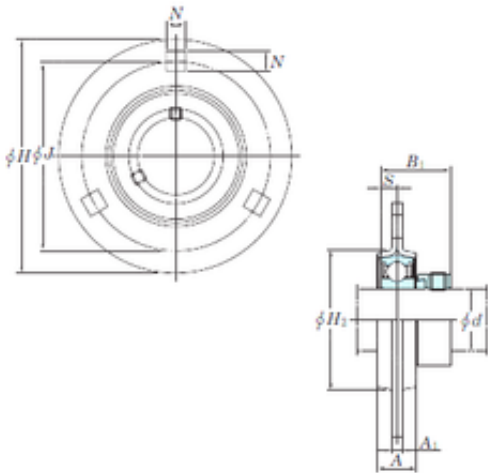

Bearing import and Export Co., Ltd

KOYO SAPF203 bearing units

Bearing No. SAPF203

Bore Diameter	17 mm
d	17 mm
A	14 mm
A1	4 mm
B1	28,5 mm
H	81 mm
H2	49 mm
J	63,5 mm
N	7,1 mm
S	6 mm
Bolt (G)	M6
Weight	0,3 Kg
Basic dynamic load rating (C)	9,55 kN
Basic static load rating (C0)	4,8 kN

SAPF203 Bearing 2D drawings and 3D CAD models