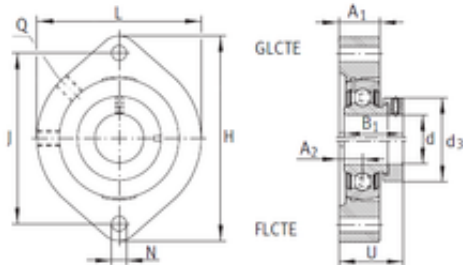

Bearing import and Export Co., Ltd

INA GLCTE12 bearing units

Bearing No. GLCTE12

Bore Diameter	12 mm
d	12 mm
U	30,5 mm
Thread (Q)	M6
d3	28 mm
A1	15 mm
B1	28,6 mm
H	81 mm
J	63,5 mm
L	58,7 mm
N	6,6 mm
A2	8,4 mm
Weight	0,3 Kg
Basic dynamic load rating (C)	9,8 kN
Category	Bearings
Inventory	0.0
Manufacturer Name	SCHAEFFLER GROUP
Minimum Buy Quantity	N/A
Weight / Kilogram	0.3
Product Group	M06110

GLCTE12 Bearing 2D drawings and 3D CAD models