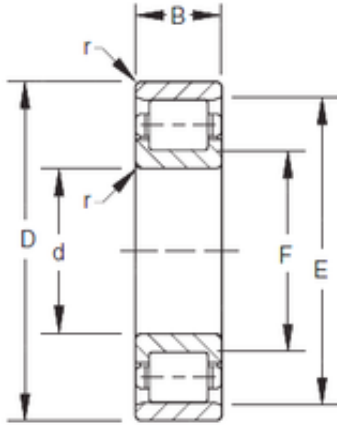

## Bearing import and Export Co., Ltd

RJ  
RIJ

140 mm x 300 mm x 62 mm Timken 140RJ03  
cylindrical roller bearings

Bearing No. 140RJ03

Bore Diameter	140 mm
Outer Diameter	271 mm
d	140 mm
F	168 mm
D	300 mm
E	271 mm
B	62 mm
C	62 mm
r max	3 mm

140RJ03 Bearing 2D drawings and 3D CAD models