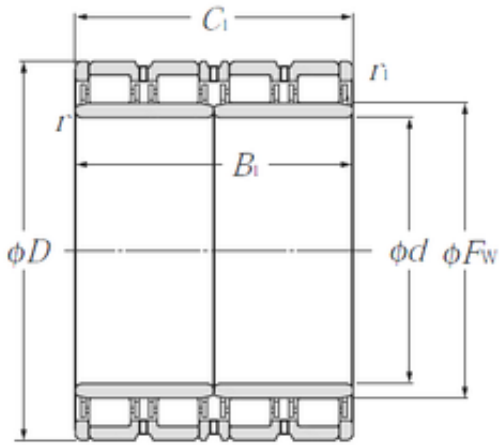

Bearing import and Export Co., Ltd

460 mm x 620 mm x 400 mm NTN E-4R9211
cylindrical roller bearings

Bearing No. E-4R9211

Size	460x620x400 mm
Bore Diameter	460 mm
Outer Diameter	620 mm
Width	400 mm
d	460 mm
Fw	502 mm
D	620 mm
B	400 mm
C	400 mm
r min.	4 mm
r1 min.	4 mm
Weight	383 Kg
Basic dynamic load rating (C)	5 350 kN

E-4R9211 Bearing 2D drawings and 3D CAD models