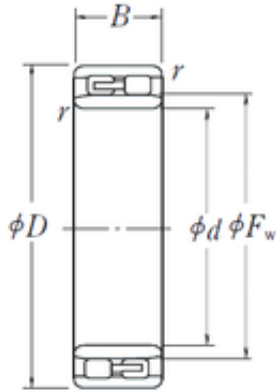

Bearing import and Export Co., Ltd

260 mm x 360 mm x 100 mm NSK NNU 4952
cylindrical roller bearings

Bearing No. NNU 4952

Size	260x360x100 mm
Bore Diameter	260 mm
Outer Diameter	360 mm
Width	100 mm
d	260 mm
Fw	289 mm
D	360 mm
B	100 mm
C	100 mm
r min.	2,1 mm
Weight	31,1 Kg
Basic dynamic load rating (C)	935 kN
Basic static load rating (C0)	2100 kN
(Grease) Lubrication Speed	1 400 r/min

NNU 4952 Bearing 2D drawings and 3D CAD models