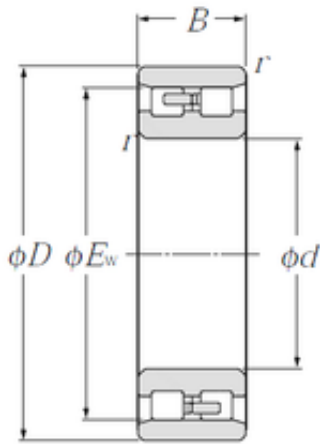

Bearing import and Export Co., Ltd

105 mm x 145 mm x 40 mm NTN NN4921
cylindrical roller bearings

Bearing No. NN4921

Size	105x134x40 mm
Bore Diameter	105 mm
Outer Diameter	134 mm
Width	40 mm
d	105 mm
D	145 mm
Ew	134 mm
B	40 mm
C	40 mm
r min.	1,1 mm
Weight	1,82 Kg
Basic dynamic load rating (C)	133 kN
Basic static load rating (C0)	268 kN
(Grease) Lubrication Speed	4 100 r/min

NN4921 Bearing 2D drawings and 3D CAD models