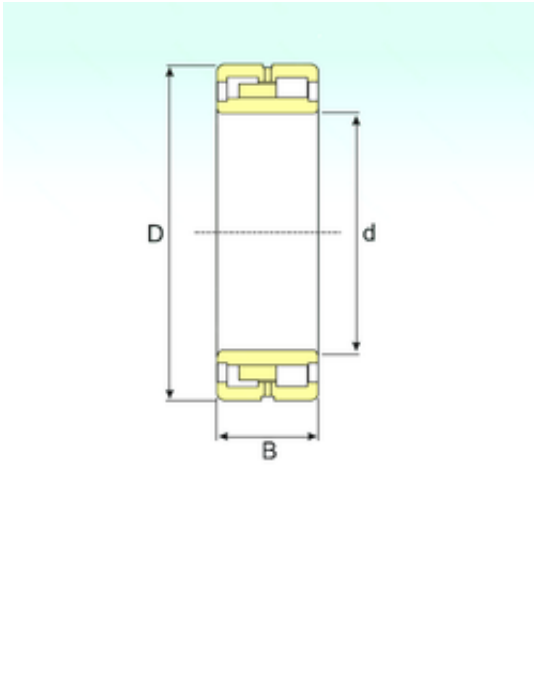

Bearing import and Export Co., Ltd

1400 mm x 2180 mm x 775 mm ISB NNU
41/1400 K30M/W33 cylindrical roller bearings

Bearing No. NNU 41/1400 K30M/W33

Size	1400x2180x775 mm
Bore Diameter	1400 mm
Outer Diameter	2180 mm
Width	775 mm
d	1400 mm
D	2180 mm
B	775 mm
C	775 mm
Weight	10700 Kg
Basic dynamic load rating (C)	48510 kN
Basic static load rating (C0)	113680 kN
(Grease) Lubrication Speed	153 r/min

NNU 41/1400 K30M/W33 Bearing 2D drawings and 3D CAD models