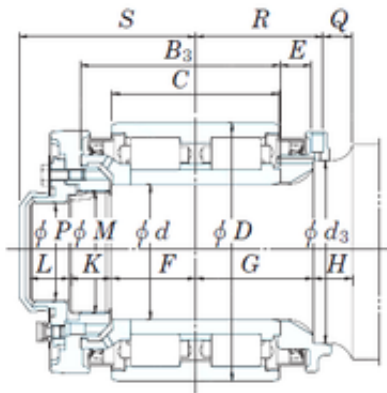

Bearing import and Export Co., Ltd

KOYO JB1240 cylindrical roller bearings

Bearing No. JB1240

Size	120x240x160 mm
Bore Diameter	120 mm
Outer Diameter	240 mm
Width	160 mm
d	120 mm
D	240 mm
C	160 mm
d3	168 mm
B3	193 mm
E	31 mm
F	80 mm
G	113 mm
H	38 mm
K	40 mm
L	38 mm
R	128 mm
S	169 mm
Bolt (G)	M110 × 2
Weight	51,1 Kg
Basic dynamic load rating (C)	935 kN

JB1240 Bearing 2D drawings and 3D CAD models