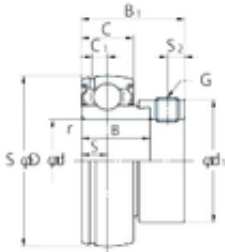

Bearing import and Export Co., Ltd

36,5125 mm x 80 mm x 30,2 mm KOYO
SA208-25F deep groove ball bearings

Bearing No. SA208-25F

Size	36.5125x80x30.2 mm
Bore Diameter	36,5125 mm
Outer Diameter	80 mm
Width	30,2 mm
d	36,5125 mm
D	80 mm
B	30,2 mm
B1	43,7 mm
C	22 mm
d1	60,3 mm
r min.	1,1 mm
C	6,4 mm
S	11 mm
S2	6,8 mm
Thread (G) - 5/16-24UNF	5/1624UNF
Weight	0,75 Kg
Basic dynamic load rating (C)	29,1 kN
Basic static load rating (C0)	17,8 kN

SA208-25F Bearing 2D drawings and 3D CAD models