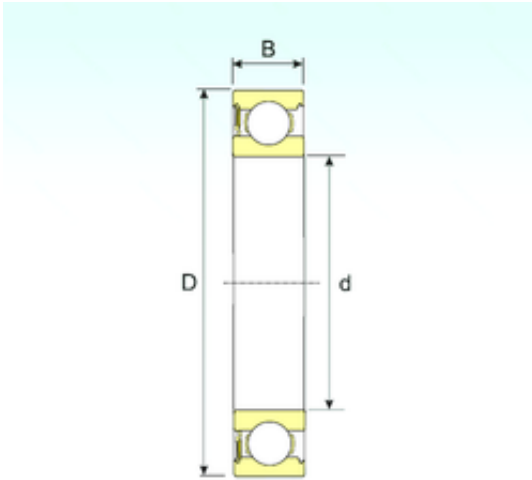

## Bearing import and Export Co., Ltd

35 mm x 62 mm x 14 mm ISB 6007-RS deep groove ball bearings

Bearing No. 6007-RS

Size	35x62x14 mm
Bore Diameter	35 mm
Outer Diameter	62 mm
Width	14 mm
d	35 mm
D	62 mm
B	14 mm
C	14 mm
Weight	0,16 Kg
Basic dynamic load rating (C)	16,47 kN
Basic static load rating (C0)	10 kN

6007-RS Bearing 2D drawings and 3D CAD models