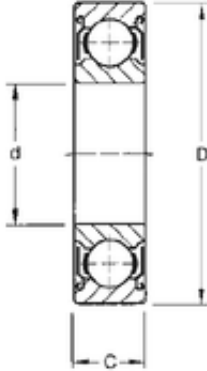

Bearing import and Export Co., Ltd

95 mm x 170 mm x 32 mm CYSD 6219-ZZ deep groove ball bearings

Bearing No. 6219-ZZ

Size	95x170x32 mm
Bore Diameter	95 mm
Outer Diameter	170 mm
Width	32 mm
d	95 mm
D	170 mm
B	32 mm
C	32 mm
r min.	2,1 mm
Weight	2,64 Kg
Basic dynamic load rating (C)	109 kN
Basic static load rating (C0)	82 kN

6219-ZZ Bearing 2D drawings and 3D CAD models