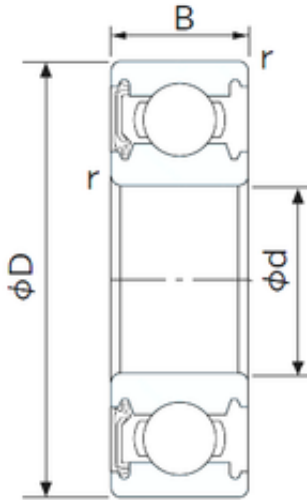

## Bearing import and Export Co., Ltd

65 mm x 100 mm x 18 mm NACHI 6013NKE  
deep groove ball bearings

Bearing No. 6013NKE

Size	65x100x18 mm
Bore Diameter	65 mm
Outer Diameter	100 mm
Width	18 mm
d	65 mm
D	100 mm
B	18 mm
C	18 mm
r min.	1.1 mm
da min.	71 mm
Da max.	94 mm
ra max.	1.0 mm
Weight	0.438 Kg
Basic dynamic load rating (C)	30,5 kN
Basic static load rating (C0)	25,2 kN
(Grease) Lubrication Speed	6500 r/min

6013NKE Bearing 2D drawings and 3D CAD models