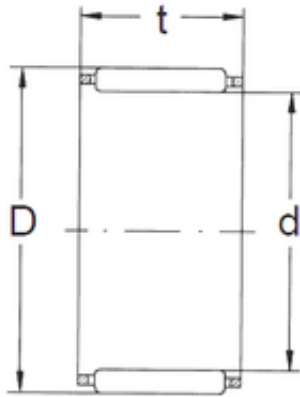

### FBJ K95X103X30 needle roller bearings

Bearing No. K95X103X30

Size	95x103x30 mm
Bore Diameter	95 mm
Outer Diameter	103 mm
Width	30 mm
d	95 mm
D	103 mm
T	30 mm
Weight	0,165 Kg
Basic dynamic load rating (C)	74 kN
Basic static load rating (C0)	193 kN
(Grease) Lubrication Speed	2800 r/min

K95X103X30 Bearing 2D drawings and 3D CAD models