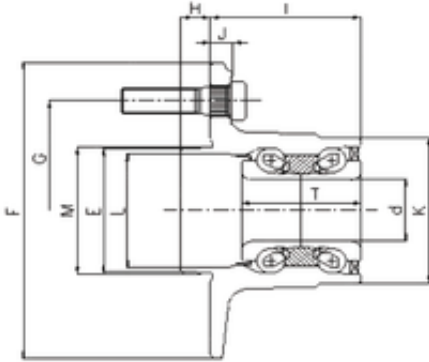

Bearing import and Export Co., Ltd

ILJIN IJ112029 angular contact ball bearings

Bearing No. IJ112029

Bore Diameter	32 mm
d	32 mm
I	50,5 mm
K	74 mm
E	67 mm
F	139 mm
G	114,3 mm
H	19 mm
J	9 mm
L	57,7 mm
M	57,7 mm
T	42 mm

IJ112029 Bearing 2D drawings and 3D CAD models