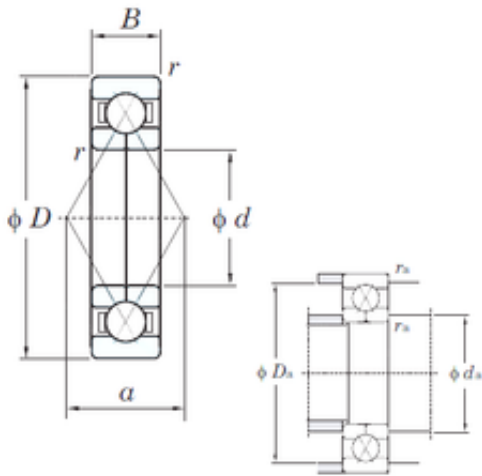

## Bearing import and Export Co., Ltd

80 mm x 170 mm x 39 mm KOYO 6316BI  
angular contact ball bearings

Bearing No. 6316BI

Size	80x170x39 mm
Bore Diameter	80 mm
Outer Diameter	170 mm
Width	39 mm
d	80 mm
D	170 mm
B	39 mm
C	39 mm
a	87.5 mm
r min.	2.1 mm
da min.	92 mm
Da max.	158 mm
ra max.	2 mm
Weight	4.63 Kg
Basic dynamic load rating (C)	217 kN
Basic static load rating (C0)	210 kN
(Grease) Lubrication Speed	3100 r/min

6316BI Bearing 2D drawings and 3D CAD models