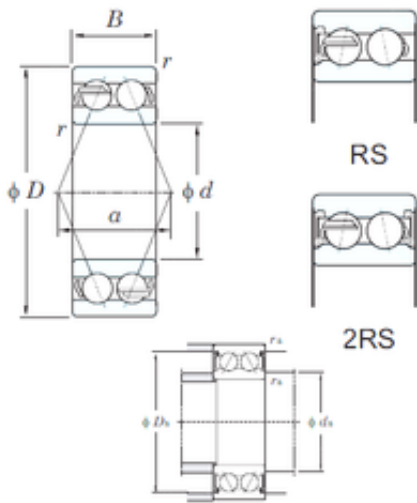

## Bearing import and Export Co., Ltd

25 mm x 62 mm x 25.4 mm KOYO 5305-2RS  
angular contact ball bearings

Bearing No. 5305-2RS

Size	25x62x25.4 mm
Bore Diameter	25 mm
Outer Diameter	62 mm
Width	25.4 mm
d	25 mm
D	62 mm
B	25.4 mm
C	25.4 mm
a	31.1 mm
r min.	1.1 mm
da min.	32 mm
da max	33.4 mm
Da max.	55 mm
ra max.	1 mm
Weight	0.340 Kg
Basic dynamic load rating (C)	27.5 kN
Basic static load rating (C0)	18.5 kN

5305-2RS Bearing 2D drawings and 3D CAD models