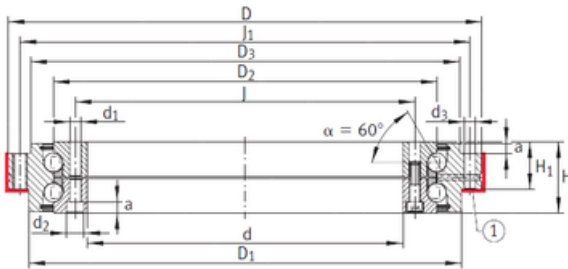

Bearing import and Export Co., Ltd

INA ZKLDF150 angular contact ball bearings

Bearing No. ZKLDF150

ZKLDF150 Bearing 2D drawings and 3D CAD models

Size	150x240x40 mm
Bore Diameter	150 mm
Outer Diameter	240 mm
Width	40 mm
d	150 mm
D	240 mm
H	40 mm
a	6,2 mm
d1	7 mm
d2	11 mm
d3	7 mm
D1	214 mm
D2	188 mm
D3	211 mm
H1	26 mm
J	165 mm
J1	225 mm
Weight	7,5 Kg
Dynamic load rating axial (C)	81 kN
Static load rating axial (C0)	380 kN
Category	Bearings
Inventory	0.0
Manufacturer Name	SCHAEFFLER GROUP
Minimum Buy Quantity	N/A
Weight / Kilogram	6.586
Product Group	B00234